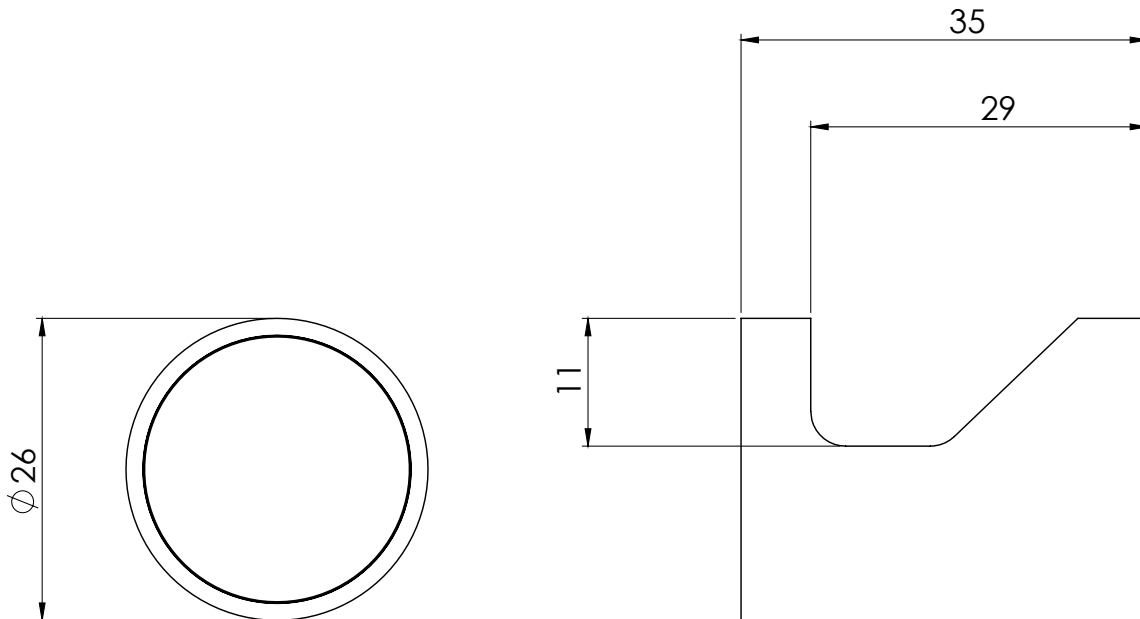

AVAILABLE IN:

CHROME MATTE BLACK

FOR MORE INFORMATION VISIT
www.phoenixtapware.com.au